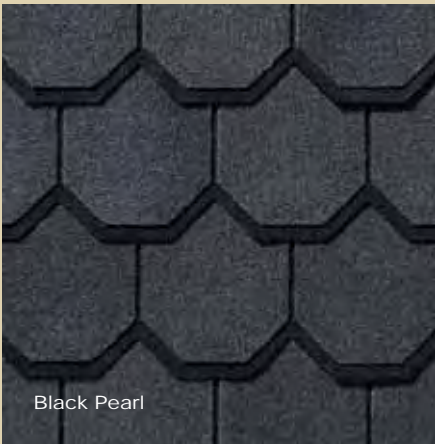

# carriage house gallery

**Light, inviting earthtones  
for a subtle look**

Gatehouse Slate

Victorian Blue

Shown in  
Stonegate Gray

**Color your home...virtually.  
Log on to [www.certainteed.com/colorview](http://www.certainteed.com/colorview)**