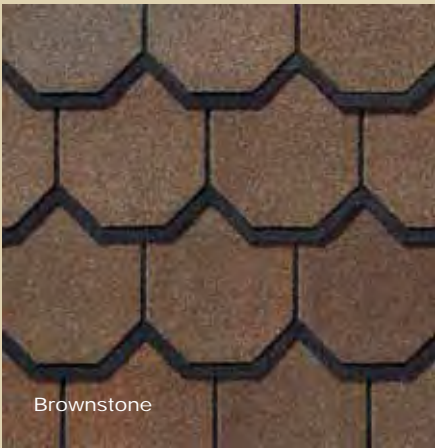

# carriage house gallery

**Light, inviting earthtones  
for a subtle look**

Gatehouse Slate

Victorian Blue

Shown in  
Stonegate Gray

**Color your home...virtually.  
Log on to [www.certainteed.com/colorview](http://www.certainteed.com/colorview)**