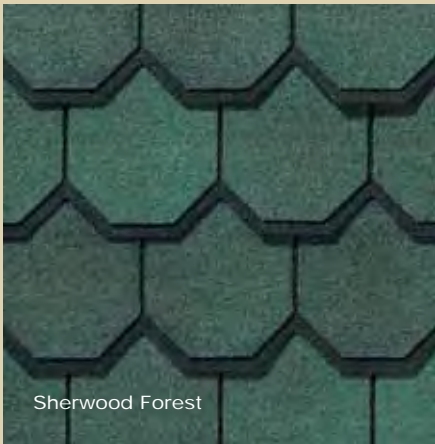

# carriage house gallery

**Light, inviting earthtones  
for a subtle look**

Gatehouse Slate

Victorian Blue

Shown in  
Stonegate Gray

**Color your home...virtually.  
Log on to [www.certainteed.com/colorview](http://www.certainteed.com/colorview)**